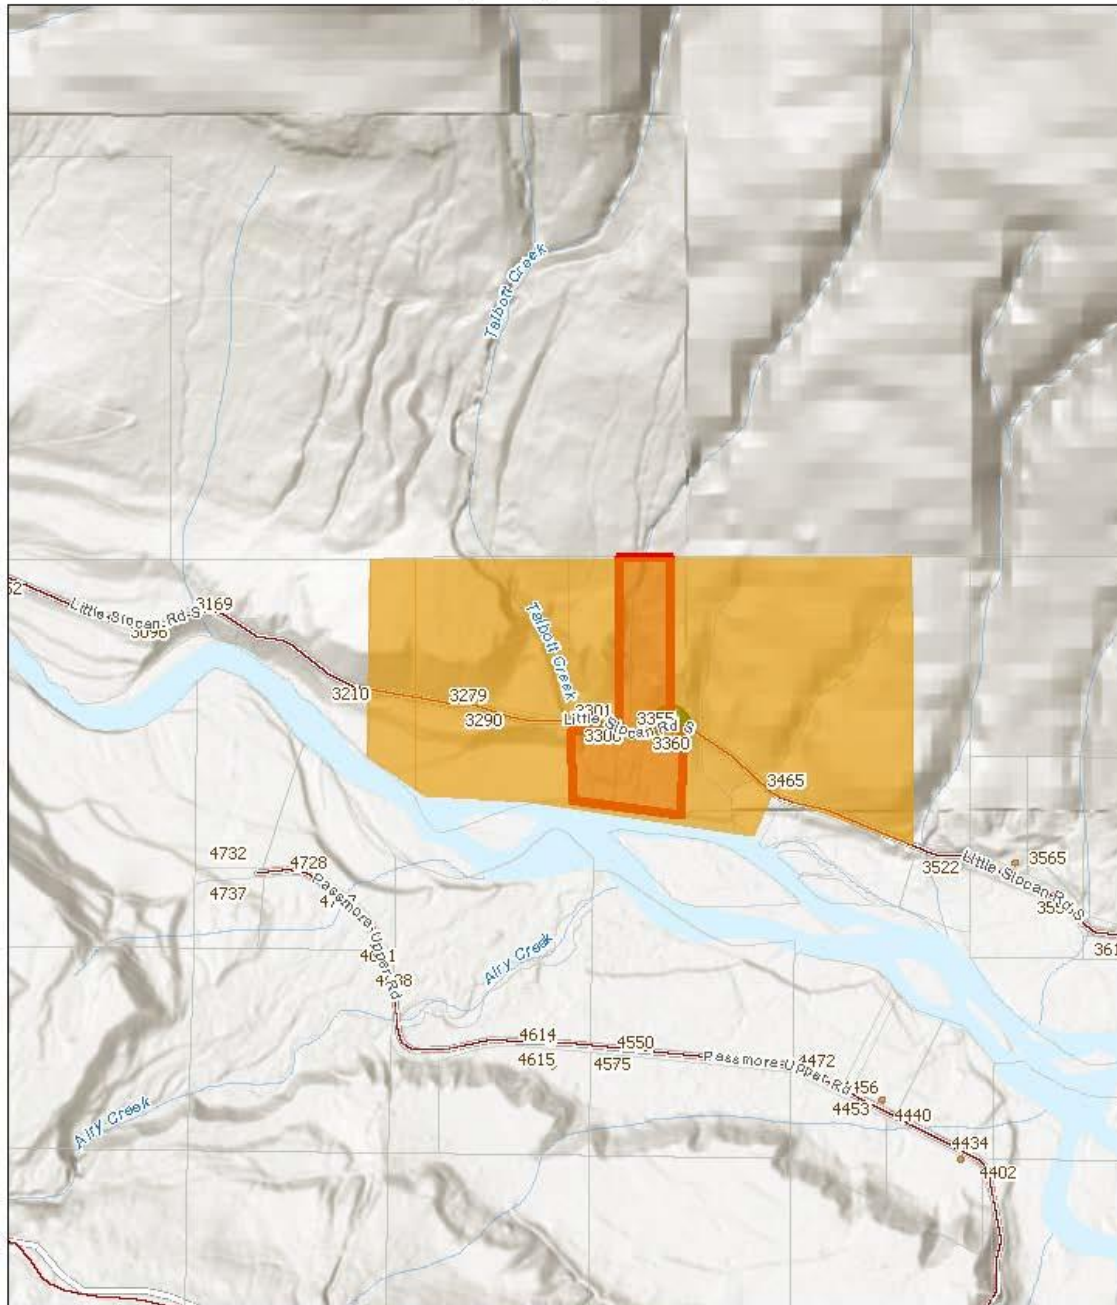

RDCK Emergency Operations Centre

5/2/2023, 8:52:08 PM

- Evacuation Zones
  - Evacuation Alert
  - Evacuation Order
- Address Points
  - Address Points
- Legal Parcels
  - Legal Parcels
- Streets
  - Streets

Incidents

- L Landslide

Esri, NASA, NGA, USGS, FEMA, Esri Community Maps Contributors, Esri Canada, Esri, HERE, Garmin, SafeGraph, GeoTechnologies, Inc., METI/ NASA, USGS, EPA, US Census Bureau, USDA, NRCAN, Paris Canada

RDCK GIS
The mapping information shown are approximate and are for reference purposes only. EOC Phone: 280-352-7701 or 1-866-622-7701